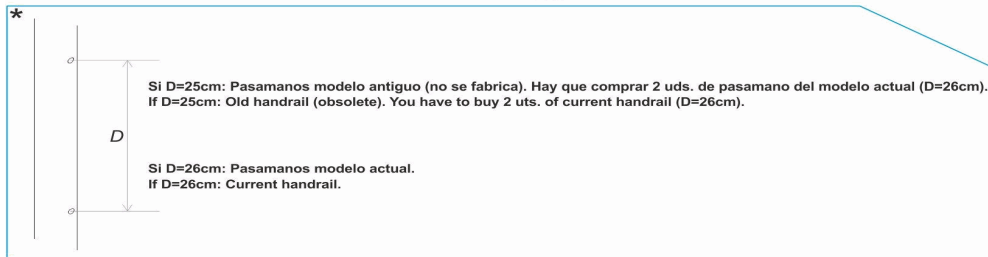

CODE **01456, 01457, 01458, 01459**

DESCRIPTION: **SPLIT LADDER 2 RECTANGULAR BASES AISI - 316**

ENGLISH

POS	CODE	DESCRIPTION	QUANTITY	POS	CODE	DESCRIPTION	QUANTITY
1	4401010802	FLANGE SET 316		6	4401010112	LADDER END CAP	
2	4401010104	DELUXE TREAD 316		7	* 01456R0200	HANDRAIL 2 STEPS AISI-316	
3	4401010107	TREAD END SET 316		7	* 01457R0200	SHORT 3 TREAD LADDER HANDRAIL	
4	4401010108	DELUXE TREAD END INSERT		7	* 01458R0200	SHORT 4 TREAD LADDER HANDRAIL	
5	4401010111	TREAD BOLT SET 316		7	* 01459R0200	HANDRAIL 5 STEPS AISI 316